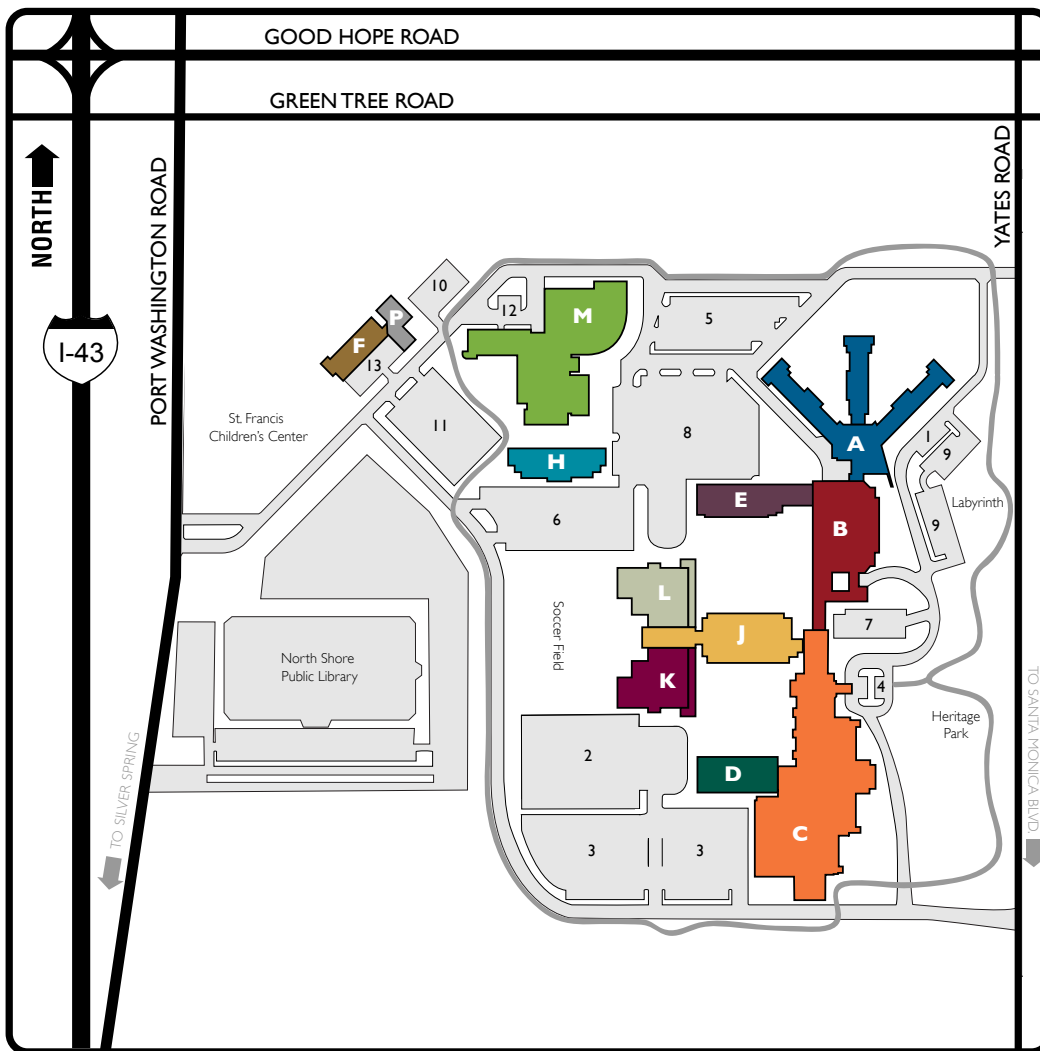

## Driving Directions and Campus Map

### From the Madison area:

Take I-94 East towards Milwaukee. At downtown Milwaukee, continue North on I-43. Exit on Good Hope Rd. (exit #80). Travel East on Good Hope Rd. to Port Washington Rd. Turn right onto Port Washington Rd. The entrance to Cardinal Stritch University is on the East side of Port Washington Rd.

### From the Green Bay area:

Take I-43 South towards Milwaukee. Exit on Good Hope Rd. (exit #80). Travel East on Good Hope Rd. to Port Washington Rd. Turn right onto Port Washington Rd. The entrance to Cardinal Stritch University is on the East side of Port Washington Rd.

### From the Chicago area:

Take I-94 West towards Milwaukee. At downtown Milwaukee, continue North on I-43. Exit on Good Hope Rd. (exit #80). Travel East on Good Hope Rd. to Port Washington Rd. Turn right onto Port Washington Rd. The entrance to Cardinal Stritch University is on the East side of Port Washington Rd.